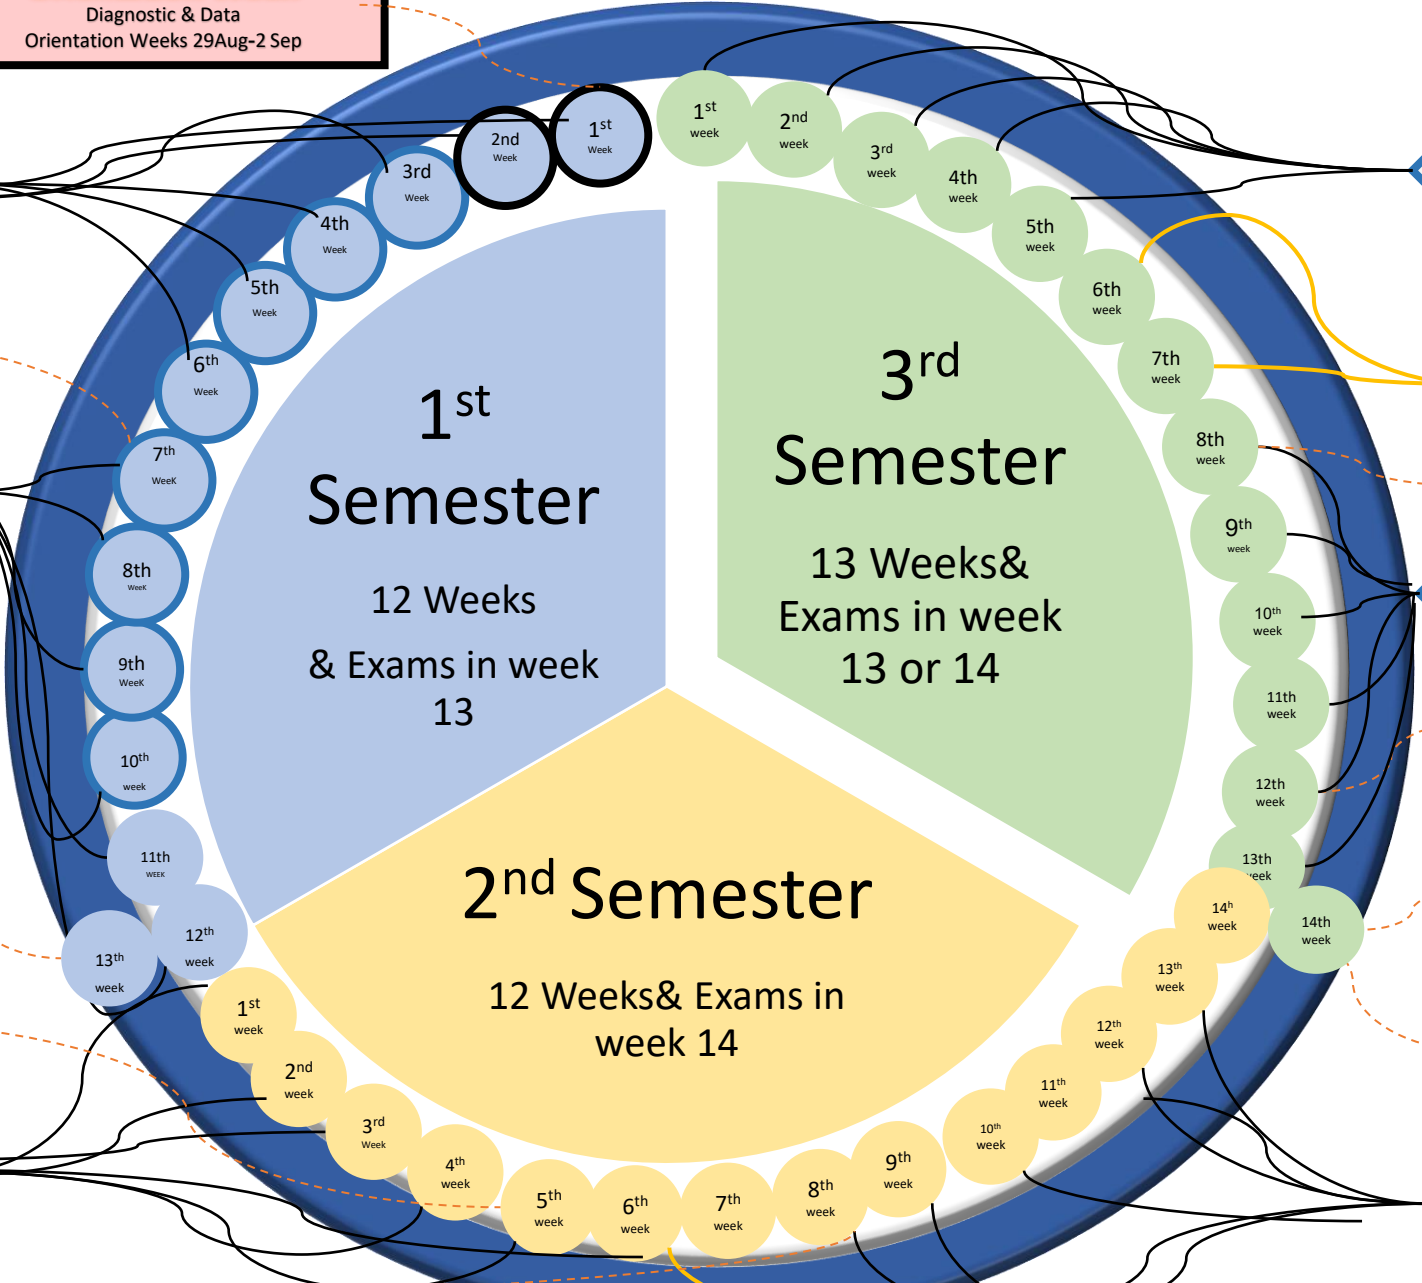

Assessment

Orientation Week
Diagnostic & Data
Orientation Weeks 29Aug-2 Sep

T1 & Data
Week 2- 5 (12 Sep- 7 Oct)

Term 1 Assessment, RRS & PFT & Data
Week 7 (10- 17Oct.)

T2 & Data
Week 8- 12 (17 Oct – 18 Nov)

Term 2 Assessment, RRS & PFT & Data
Week 13 (21-25 Nov.)

Interim Assessment & Data
Week 5 (4- 6 Jan)

T3 & Data
Week 1- 7 (5 Dec – 20 Jan)

Term 3 Assessment, RRS & PFT & Data
Week 8 (23- 27 Jan.)

T5 & Data
Week 1- 6 (20 Mar- 25 Apr)
2 days from Week 6

Week 6-7 Eid Alfiter Vacation

Term 5 Assessment, RRS & PFT & Data
Week 8 (8- 21 May.)

T6 & Data
Week 9-13 (18 May- 14 Jun.)

Interim Assessment & Data
Week 12 (7-9 June)

Term 6 Assessment, RRS & PFT & Data
Week 14 (16- 23 Jun.)

Term 4 Assessment, RRS & PFT & Data
Week 14 (6- 10 Mar.)

T4 & Data
Week 9- 13 (30 Jan- 6 Mar)

Mid semester Vacation

Terms (UOI)